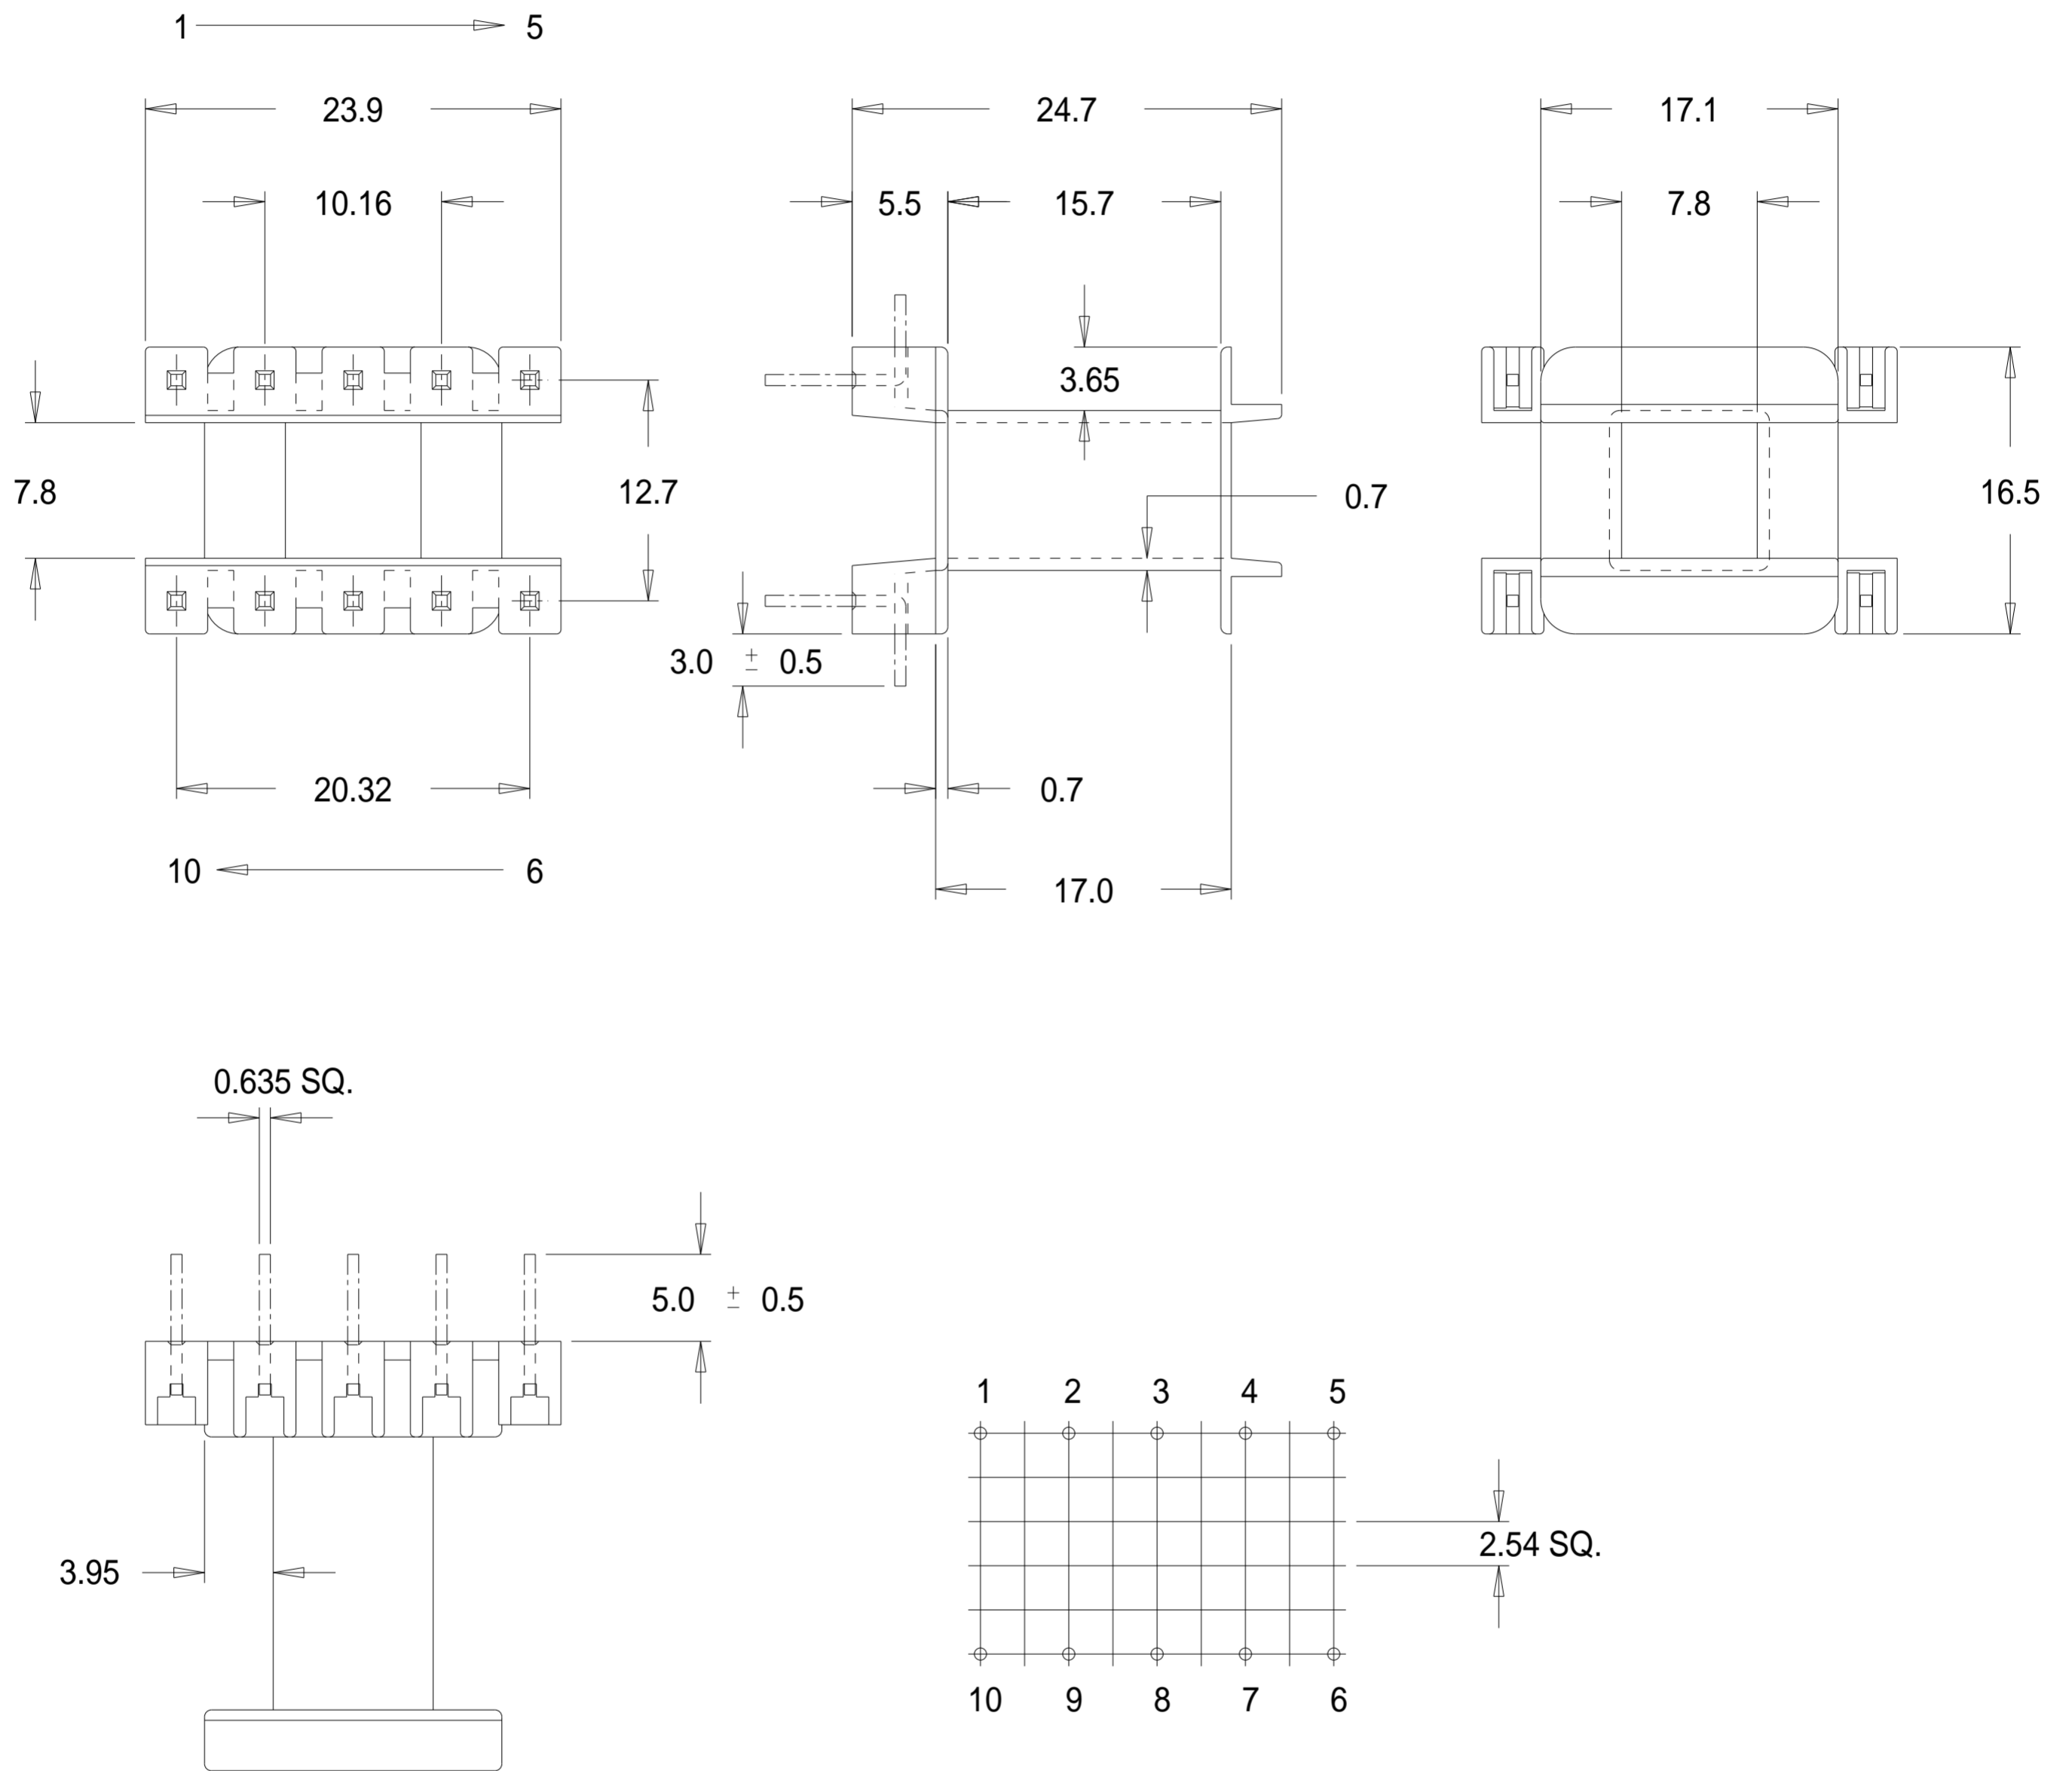

Part No. FE0106

EF 25/13/7 Vertical Single Section Bobbin

Dimensions in millimetres.